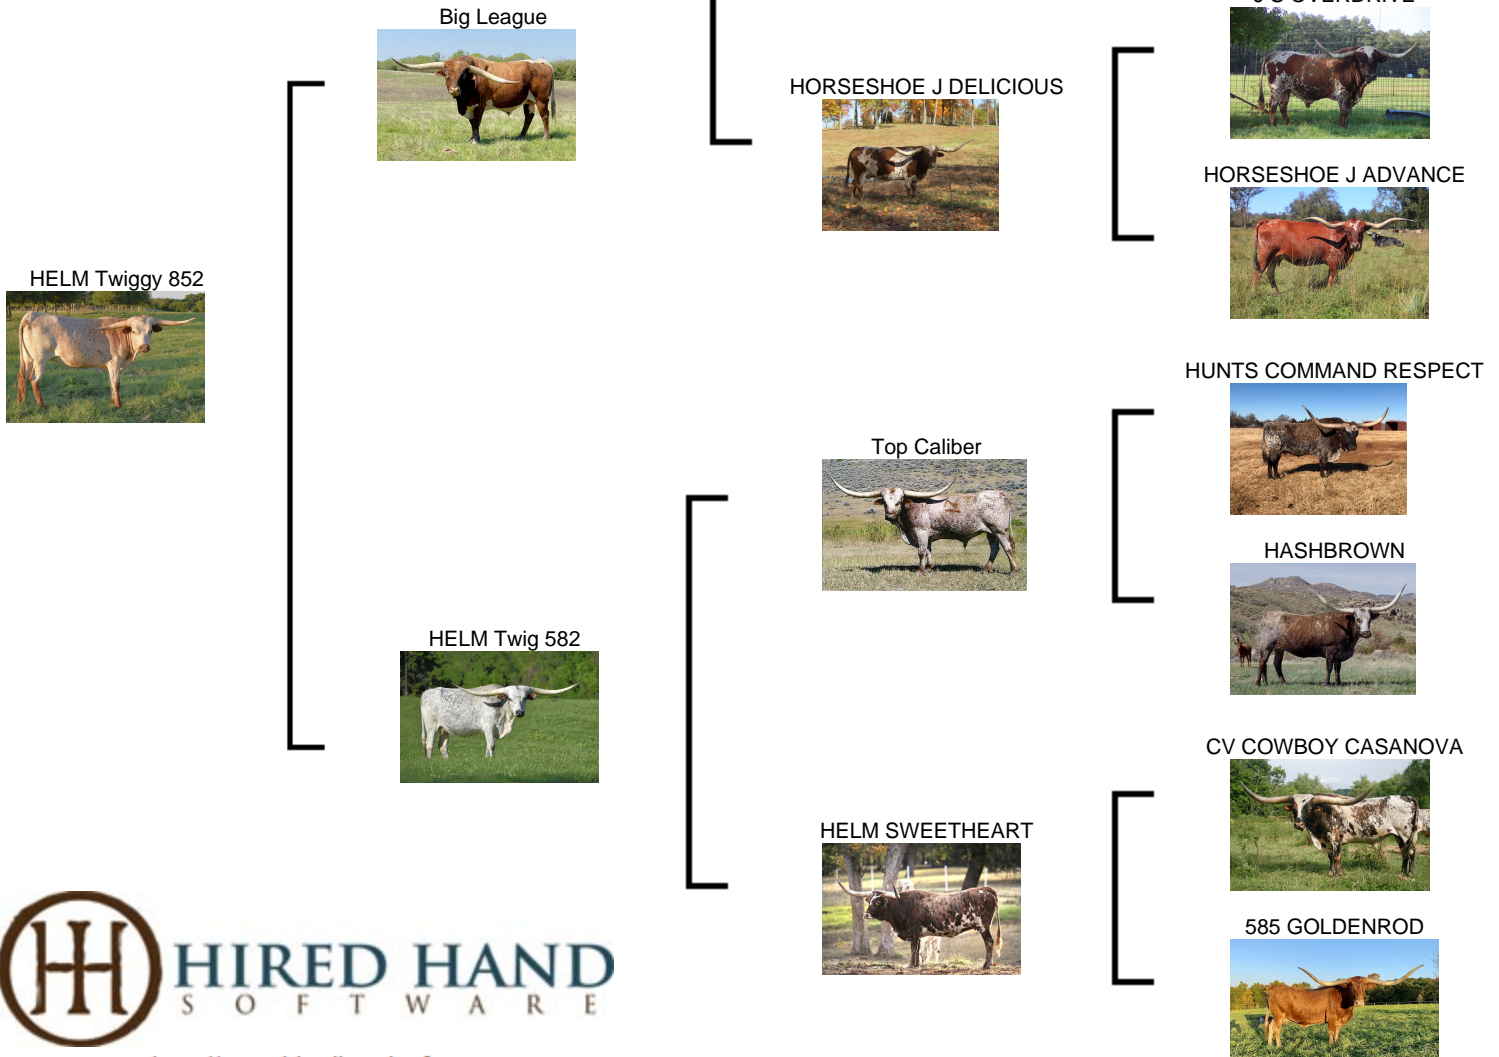

<http://www.hiredhandsoftware.com>